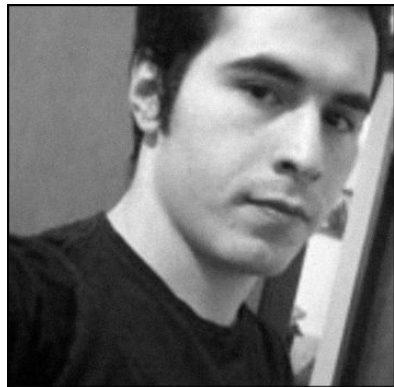

C'est pour eux